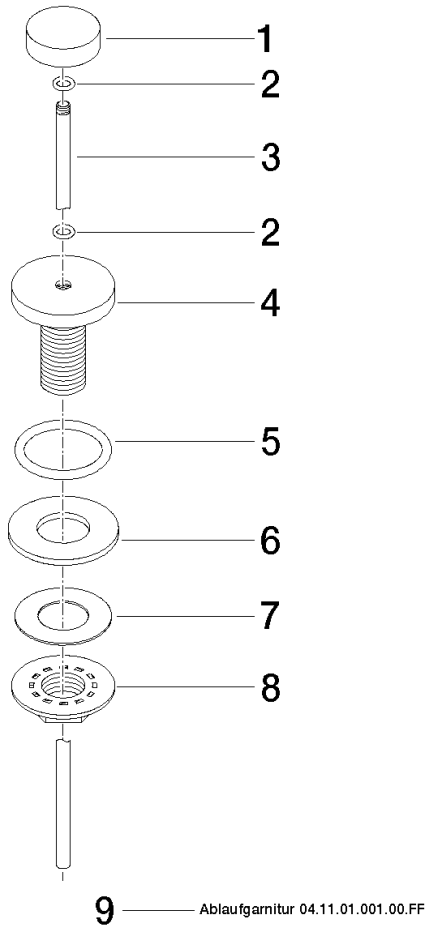

**Basin Waste with knob for deck mounting 1 1/4" - Brushed Bronze**

IMO

10 200 970

Fits: IMO, LULU, MADISON, MEM, TARA,  
CL.1, LISSÉ, VAIA, META, CYO

	Brushed Bronze	10 200 970-42
	Chrome	10 200 970-00
	Brushed Platinum	10 200 970-06
	Platinum	10 200 970-08
	Durabronze (23kt Gold)	10 200 970-09
	Dark Chrome	10 200 970-19
	Light Gold	10 200 970-26
	Brushed Light Gold	10 200 970-27
	Brushed Durabronze (23kt Gold)	10 200 970-28
	Matte Black	10 200 970-33
	Brushed Champagne (22kt Gold)	10 200 970-46
	Champagne (22kt Gold)	10 200 970-47
	Brushed Chrome	10 200 970-93
	Brushed Dark Platinum	10 200 970-99

## Basin Waste with knob for deck mounting 1 1/4" - Brushed Bronze

---

IMO

10 200 970

Only suitable for basins with an overflow.

10 200 970

10 200 970

Parts for other finishes can be found here: [Chrome](#)

Spare parts list

No.	Item Number	Name	Quantity used	Delivery time
1	09 21 33 001-42	handle	1	60
2	09 14 10 007 90	seal	2	2
3	09 31 09 004-42	pull-rod	1	60
4	09 18 40 022-42	sleeve	1	60
5	09 14 10 095 90	seal	1	2
6	09 14 05 012 90	seal	1	2
7	09 14 40 001 90	seal	1	60
8	09 23 10 010 90	nut	1	2
9	90 11 01 001 00-42	pop-up waste	1	30